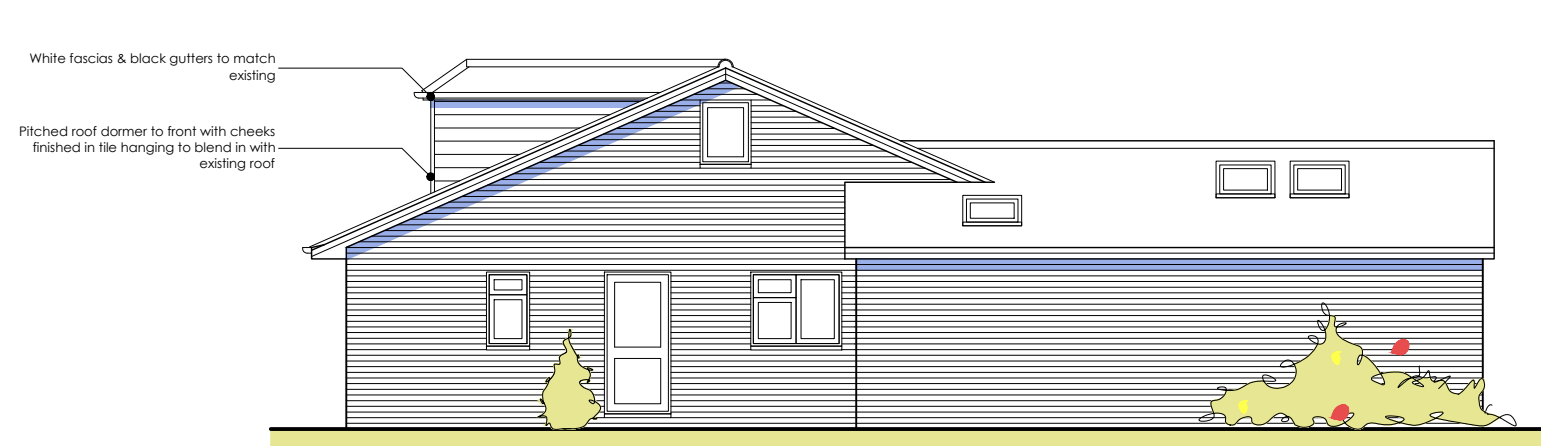

front - north east

side - south east

rear - south west

side - north west

Blackrock Architecture Ltd

Architectural & Planning Consultants
 Unit 42 Canterbury Innovation Centre Canterbury Kent CT2 7FG
 T: 01227 281743 M: 07771 616348 E: info@blackrock-architecture.co.uk

Project
 Wilden, Woodland Road,
 Lyminge

Drawing Title
 Proposed elevations

Client
 Mr Cunningham

Scale
 1:100 @ A3

Drawing No.
 2235/06 B