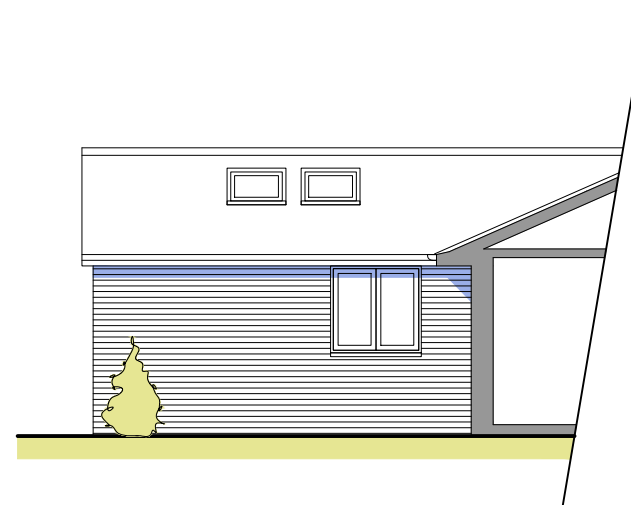

front - north east

side - south east

rear - south west

side - north west

Blackrock Architecture Ltd

Architectural & Planning Consultants
 Unit 42 Canterbury Innovation Centre Canterbury Kent CT2 7FG
 T: 01227 281743 M: 07771 616348 E: info@blackrock-architecture.co.uk

Project
 Wilden, Woodland Road,
 Lyminge

Drawing Title
 Proposed elevations

Client
 Mr Cunningham

Scale
 1:100 @ A3

Drawing No.
 2235/06 B