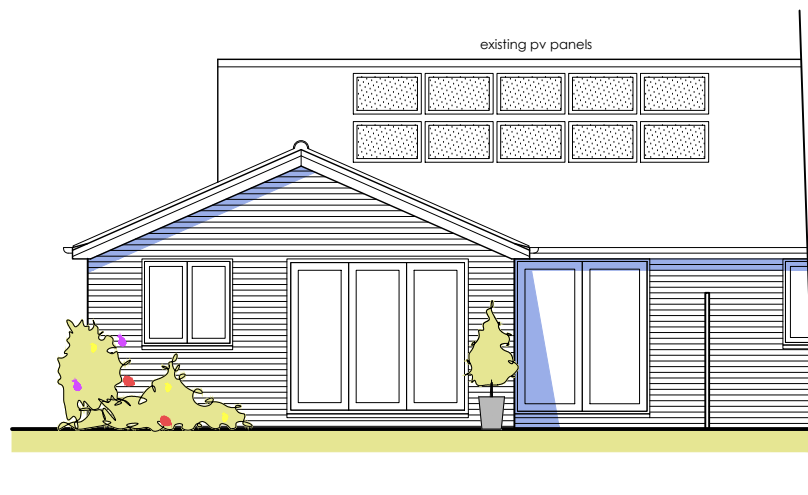

front - north east

side - south east

rear - south west

side - north west

Blackrock Architecture Ltd

Architectural & Planning Consultants
 Unit 42 Canterbury Innovation Centre Canterbury Kent CT2 7FG
 T: 01227 281743 M: 07771 616348 E: info@blackrock-architecture.co.uk

Project
 Wilden, Woodland Road,
 Lyminge

Drawing Title
 Proposed elevations

Client
 Mr Cunningham

Scale
 1:100 @ A3

Drawing No.
 2235/06 B