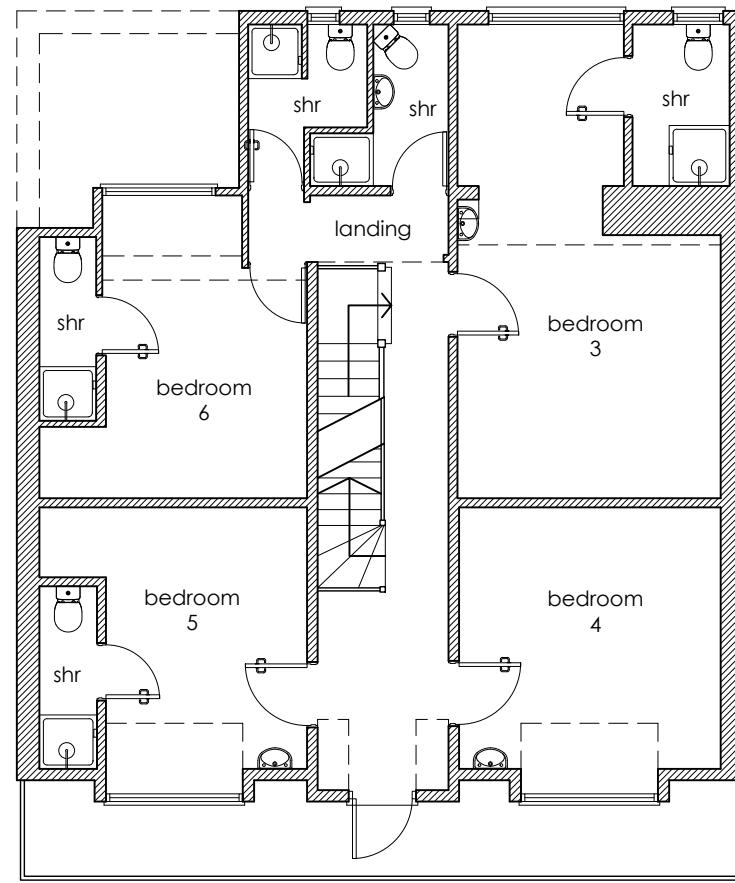

first

second

Blackrock Architecture Ltd

Architectural & Planning Consultants

Unit 42 Canterbury Innovation Centre Canterbury Kent CT2 7FG

T: 01227 281743 M: 07771 616348 E: info@blackrock-architecture.co.uk

Project
227 Dover Road, Folkestone

Drawing Title
Existing floor plans

Client
Mr Dominique

Scale
1:100 @ A3

Drawing No.
2324/02 A