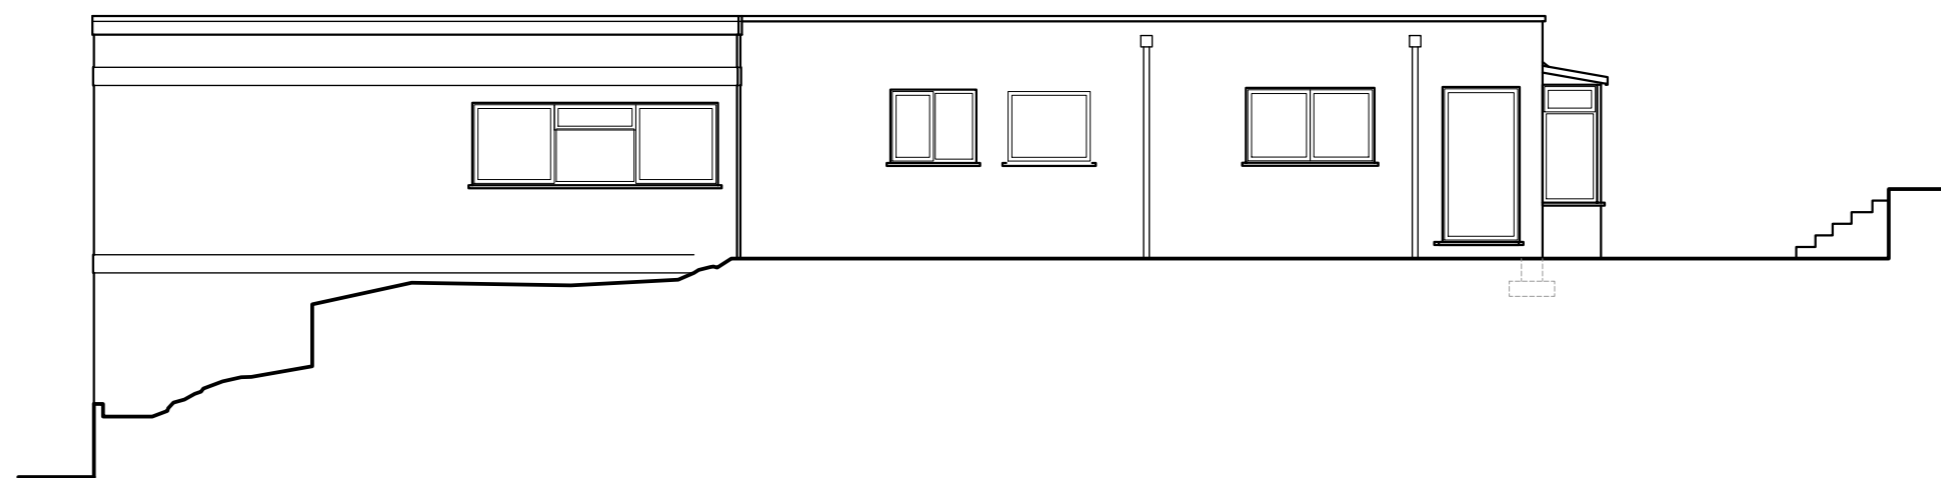

Front Elevation

Side Elevation

rev	date	description
RB Design Corner Cottage, The Limes, Felbridge, East Grinstead, BN19 2JY Tel: 01342 523 706 Mob: 07988 998 928 e-mail: info@russbendtschdesign.co.uk		
project	client	date
21 Coast Drive, Greatstone, New Romney, Kent, TN28 8NX	WORKS	08.07.25
drawn by	scale to	draw no
J G DUVAL LTD	ELEVATIONS EXISTING	1:100 PLN 03