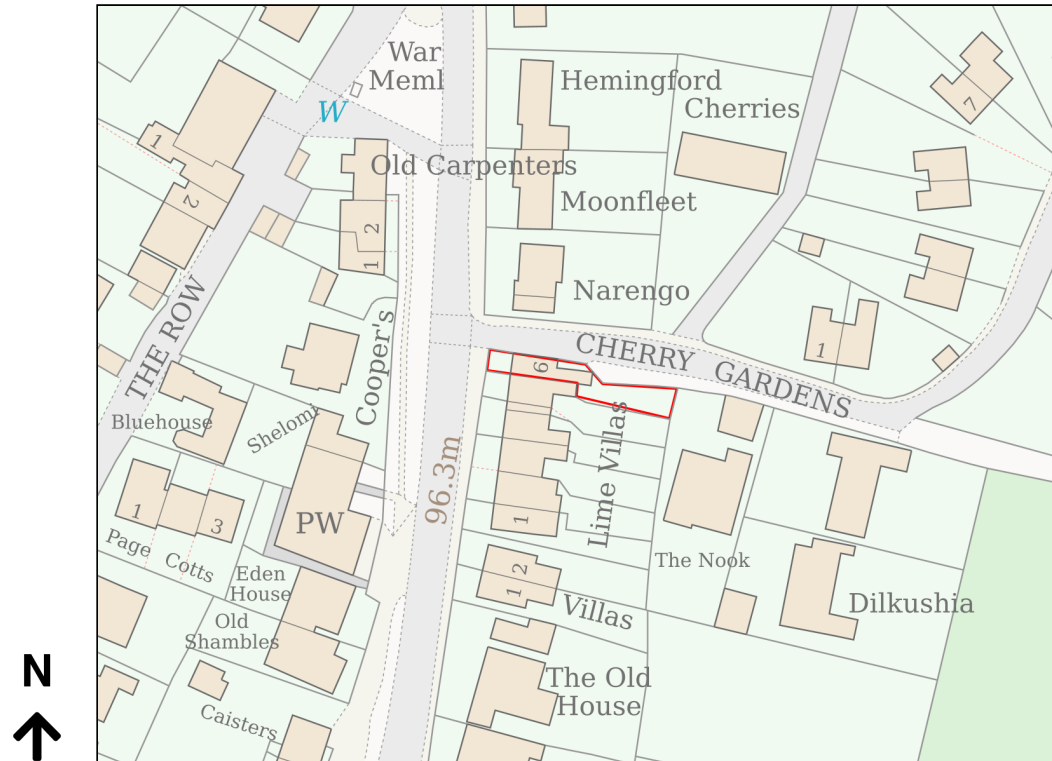

Location Plan

Site Address: 6, Lime Villas, High Street, Elham, CT4 6TA

Date Produced: 06-Oct-2025

Scale: 1:1250 @A4

Planning Portal Reference: PP-14387564v1