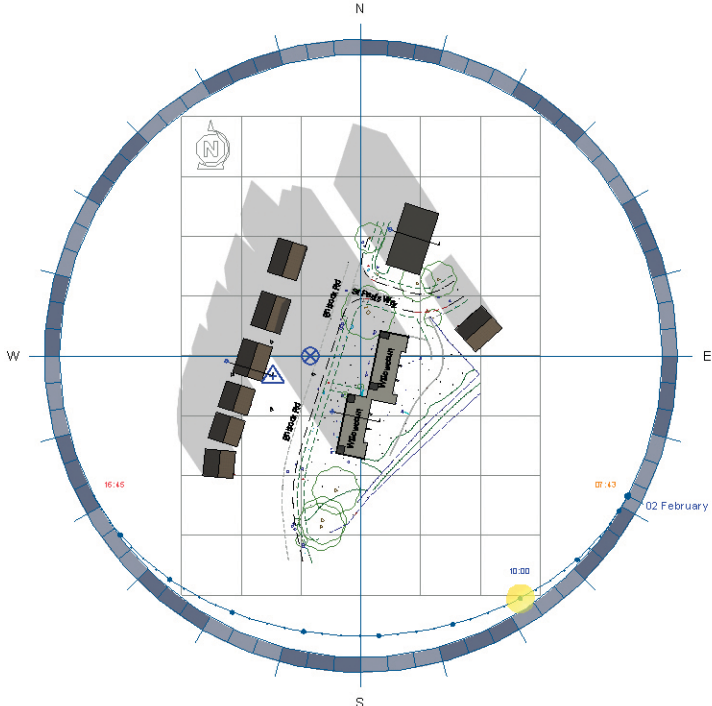

# Willow Court, Enbrook Road, Folkestone CT20 3NU

PLAN NTS 10am

PLAN NTS 12am

PLAN NTS 14pm

PLAN NTS 15pm