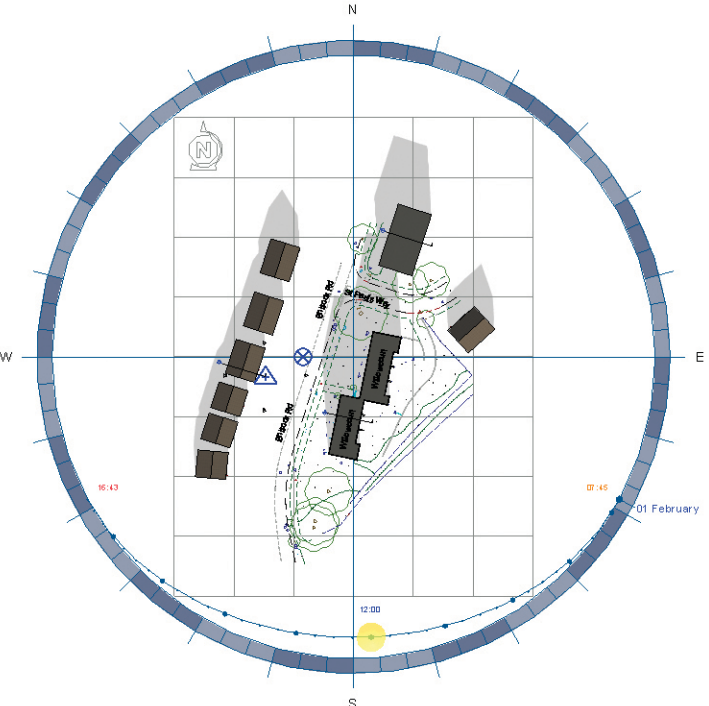

# Willow Court, Enbrook Road, Folkestone CT20 3NU

PLAN NTS 10am

PLAN NTS 12am

PLAN NTS 14pm

PLAN NTS 15pm