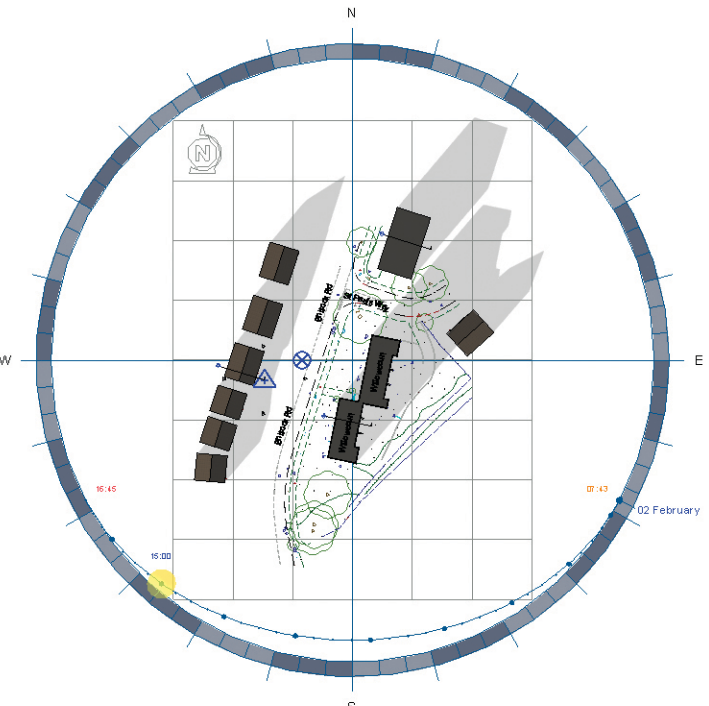

# Willow Court, Enbrook Road, Folkestone CT20 3NU

PLAN NTS 10am

PLAN NTS 12am

PLAN NTS 14pm

PLAN NTS 15pm