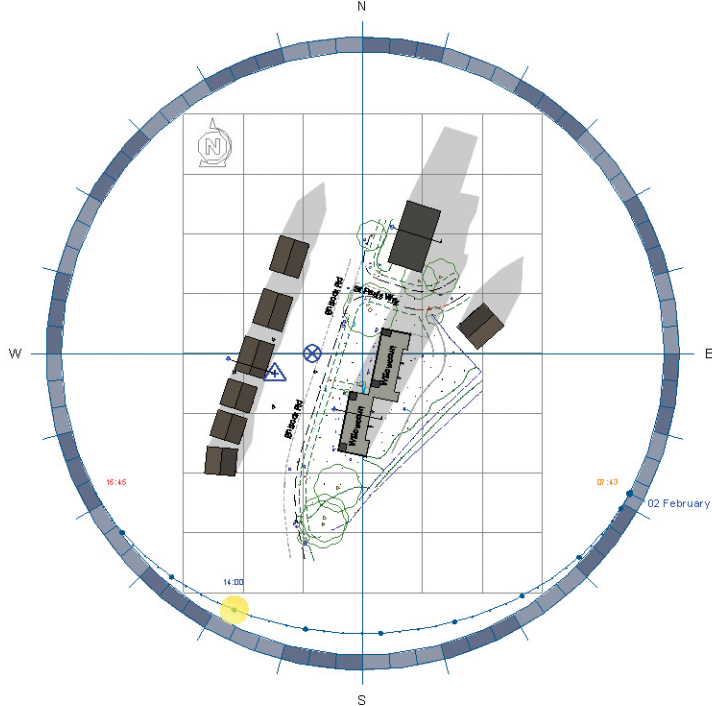

# Willow Court, Enbrook Road, Folkestone CT20 3NU

PLAN NTS 10am

PLAN NTS 12am

PLAN NTS 14pm

PLAN NTS 15pm