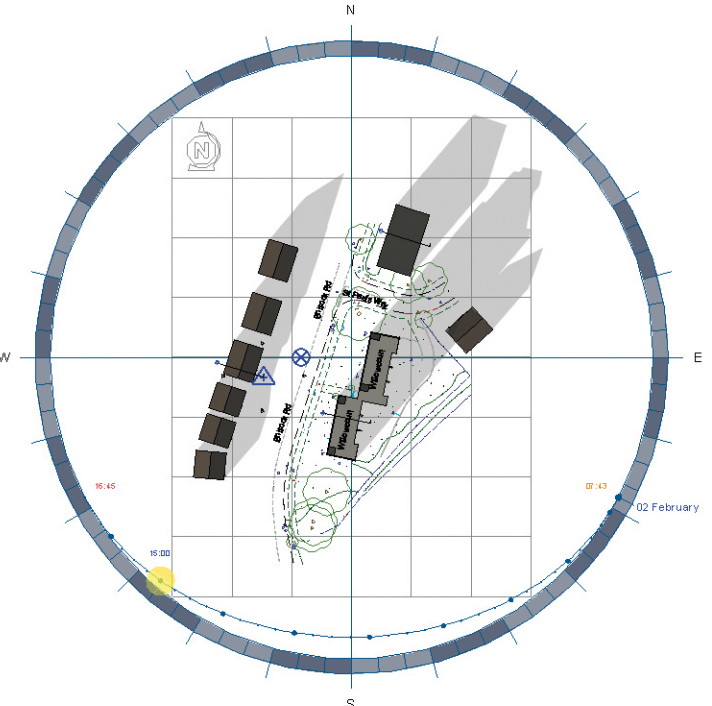

# Willow Court, Enbrook Road, Folkestone CT20 3NU

PLAN NTS 10am

PLAN NTS 12am

PLAN NTS 14pm

PLAN NTS 15pm