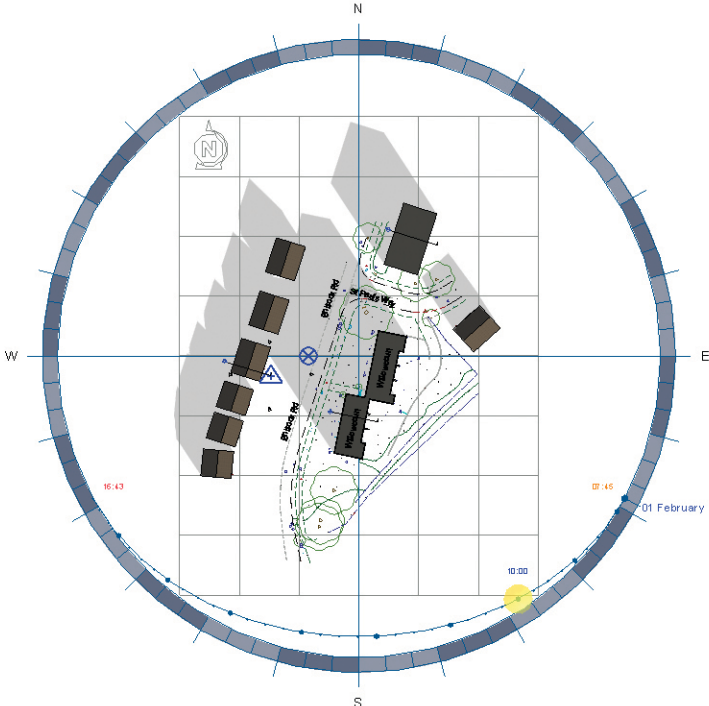

# Willow Court, Enbrook Road, Folkestone CT20 3NU

PLAN NTS 10am

PLAN NTS 12am

PLAN NTS 14pm

PLAN NTS 15pm