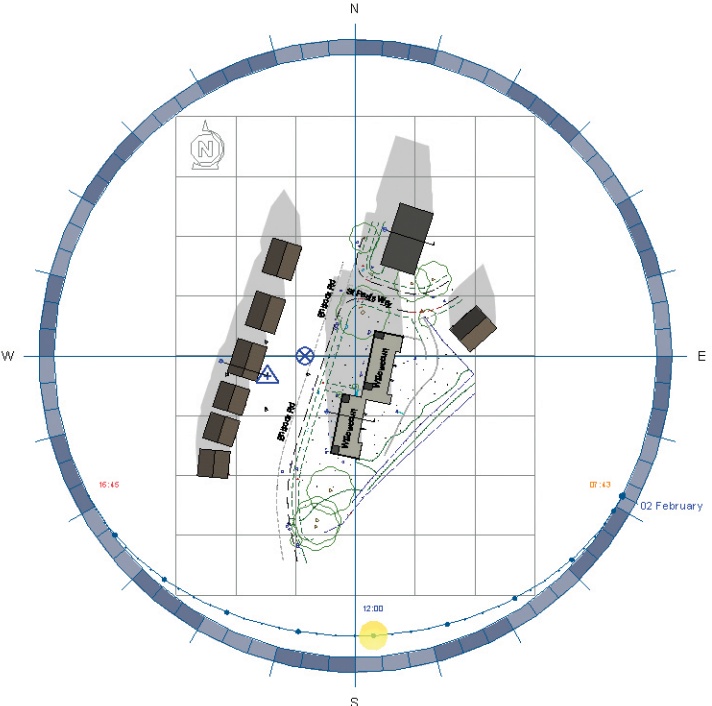

# Willow Court, Enbrook Road, Folkestone CT20 3NU

PLAN NTS 10am

PLAN NTS 12am

PLAN NTS 14pm

PLAN NTS 15pm