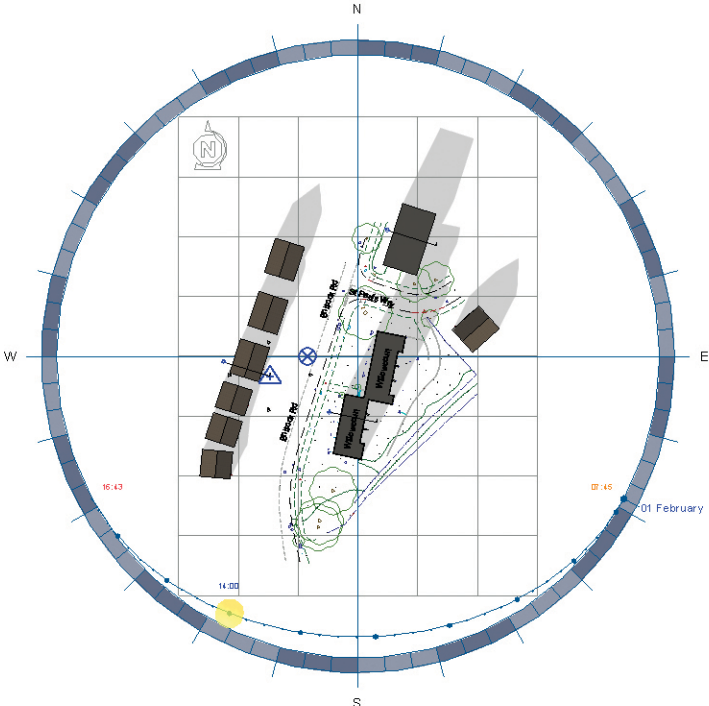

# Willow Court, Enbrook Road, Folkestone CT20 3NU

PLAN NTS 10am

PLAN NTS 12am

PLAN NTS 14pm

PLAN NTS 15pm